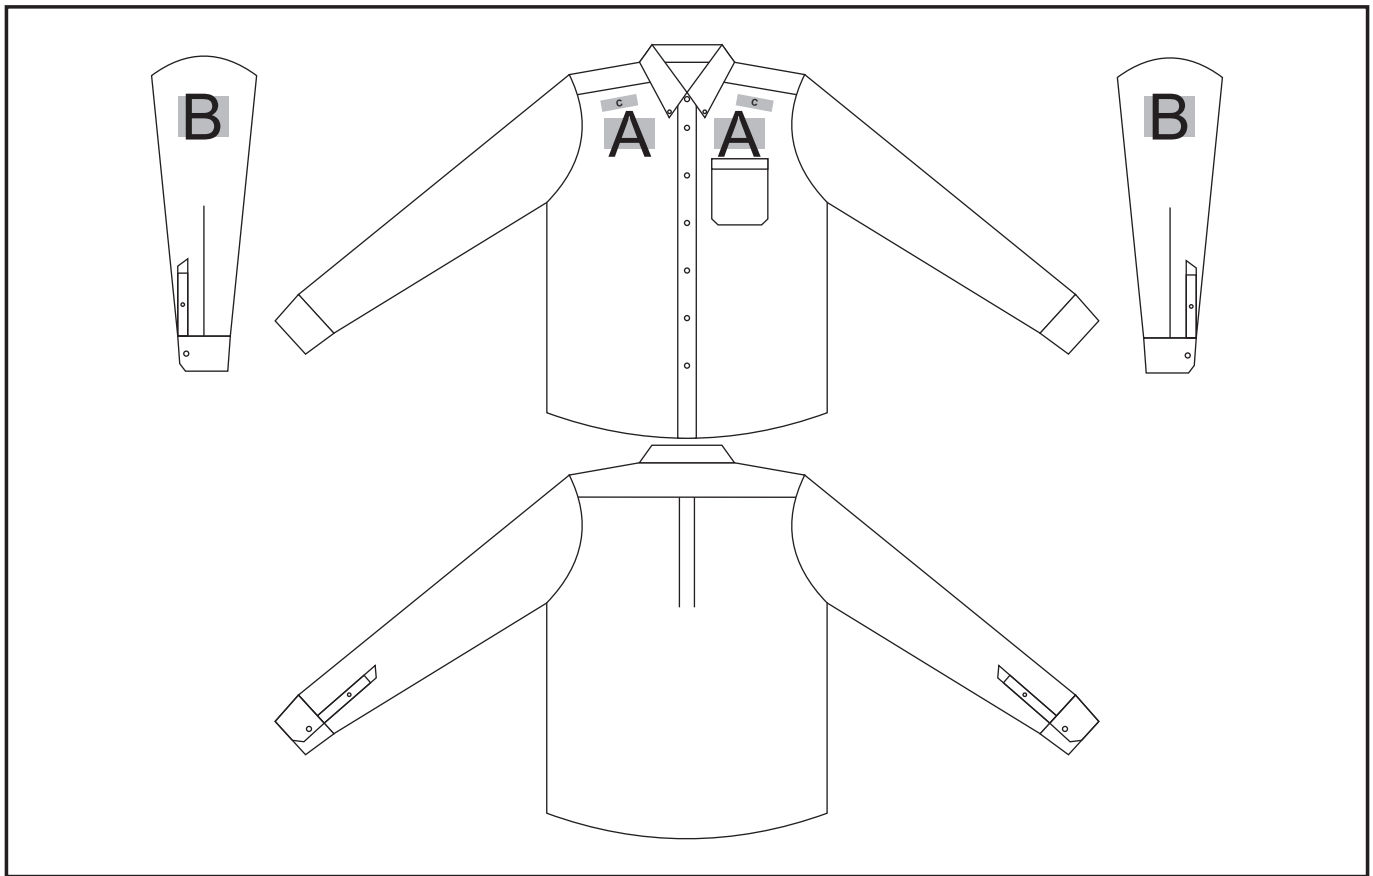

ELE-5614

Preston Long Sleeve Shirt - Mens

Need to know:

- Includes 1-Position Embroidery **OR** 1-Position Digital Transfer (setup fee applies)
- **EMB/DTC inclusive parameters:** Left/Right Chest = 100mm x 100mm **OR** Back = 8000mm²
- Please note Pos C will be branded +/- 20mm from the top seam

Branding Options:

Position A

1. Embroidery (EMB) - 9 colours
Size: 100mm diameter
2. Screen Print (SA) - 6 colours
Size: 100mm wide x 60mm high
3. Digital Transfer Clothing (DTC) - Full colour
Size: 100mm wide x 100mm high

Position B

1. Embroidery (EMB) - 9 colours
Size: 80mm diameter
2. Screen Print (SA) - 6 colours
Size: 60mm wide x 60mm high
3. Digital Transfer Clothing (DTC) - Full colour
Size: 80mm wide x 80mm high

Position C

1. Digital Transfer Clothing (DTC) - Full Colour
Size: 70mm wide x 20mm high